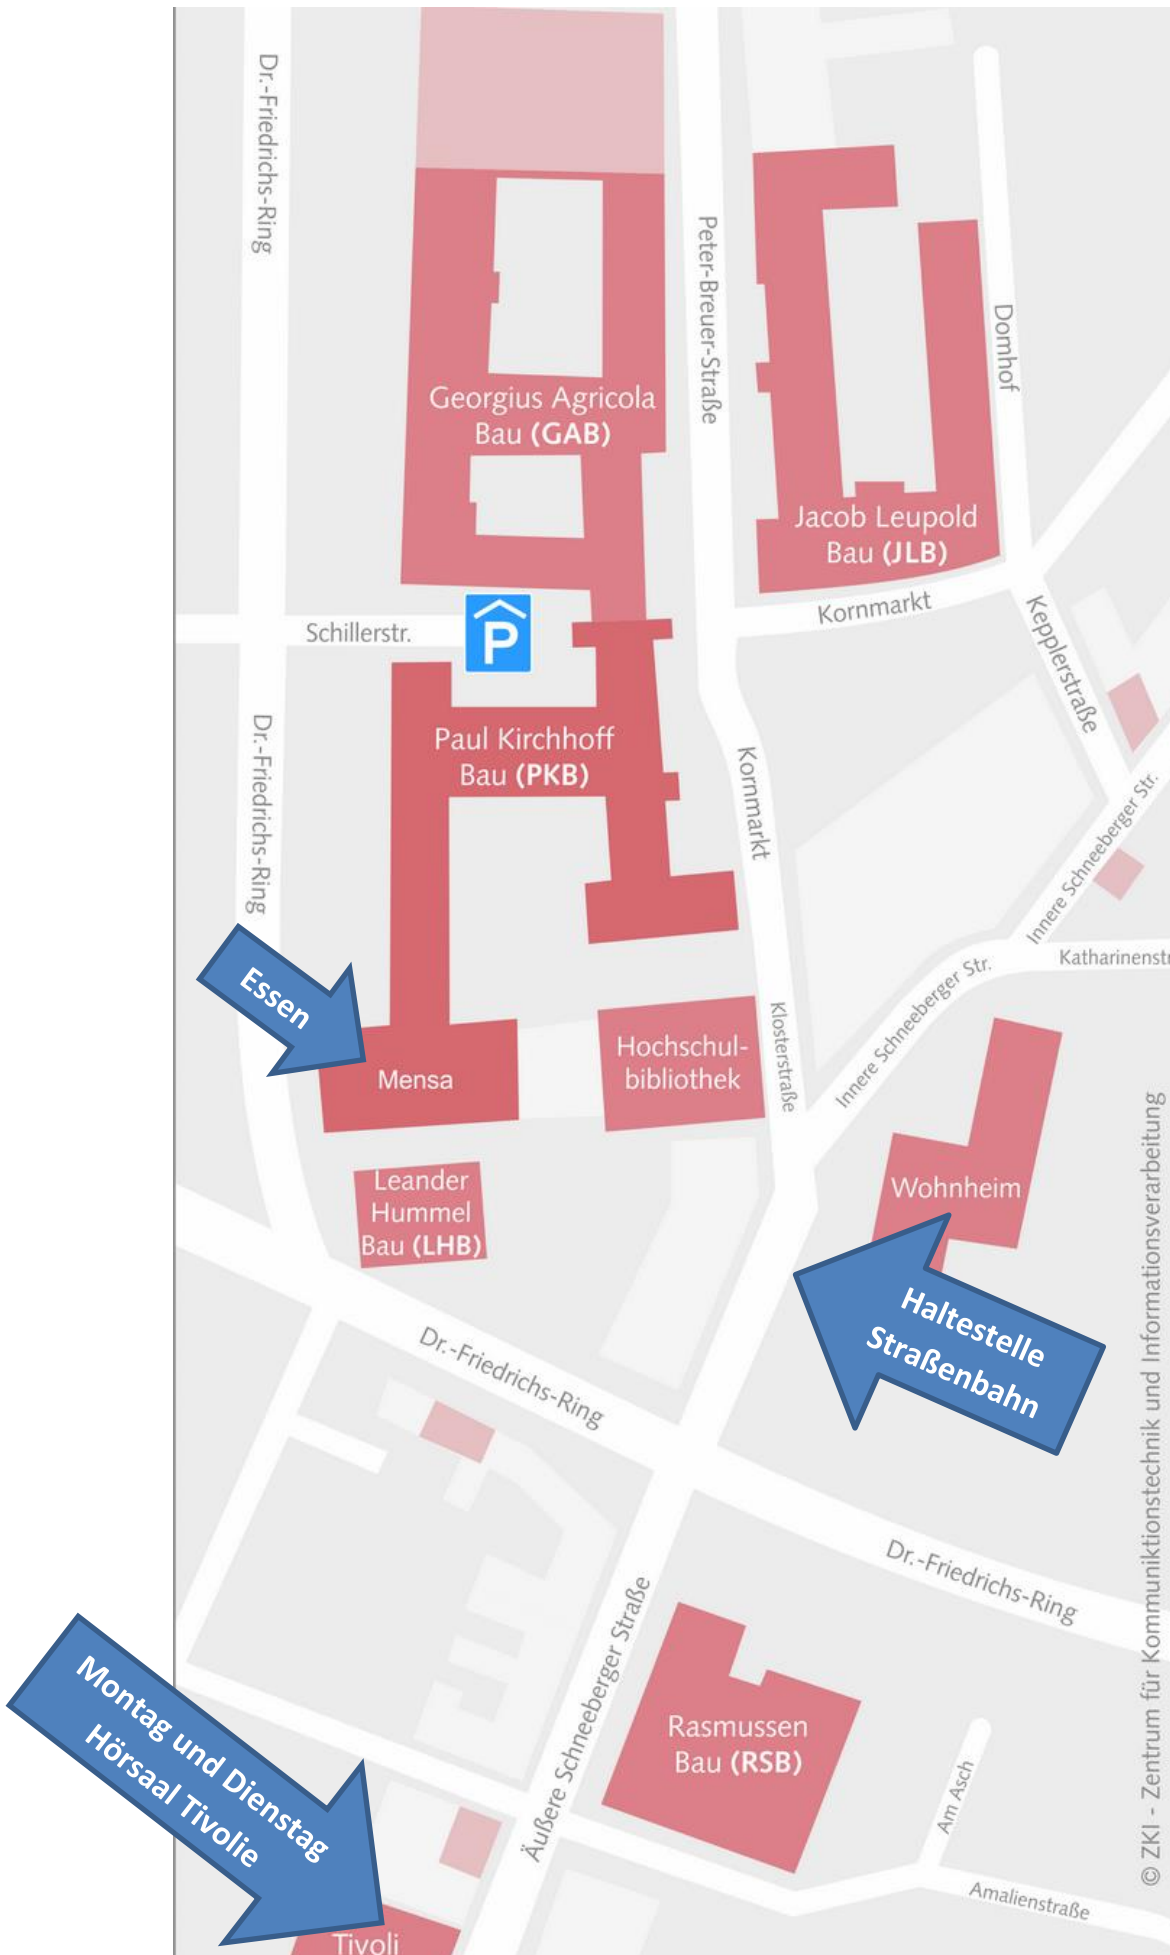

Lageplan der WHZ / Location plan of the WHZ in Zwickau

# Campus Innenstadt

Campus Scheffelberg